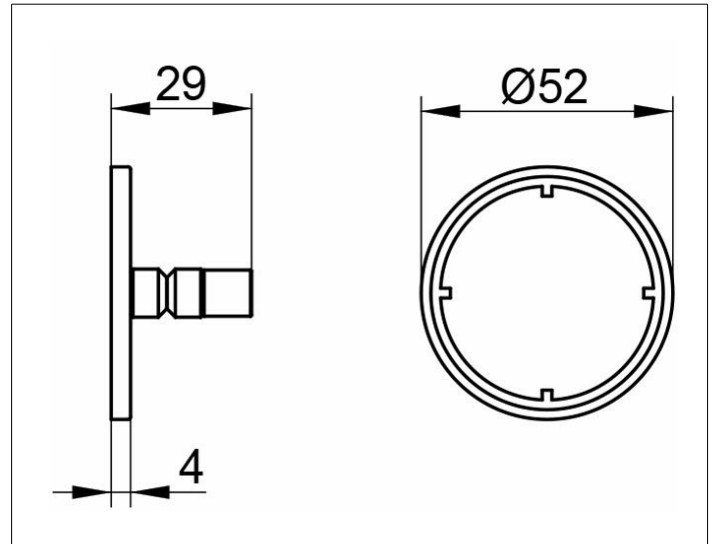

**Generic items**

**04994000501 Glue set No. 5 with rosette**

**PRODUCT**

**DRAWING**

**PRODUCT ATTRIBUTES**

consisting of:  
1 x Glue pack  
1 x Mounting plate with nuts  
1 x rosette round

**SURFACE**

chrome-plated

**DIMENSION**

mit runder Rosette