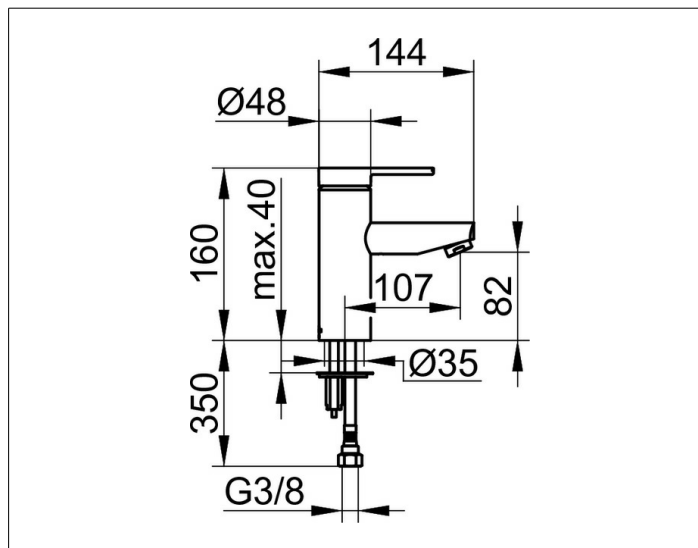

Plan blue

53902010100 Single lever basin mixer 90

PRODUCT

DRAWING

PRODUCT ATTRIBUTES

without pop-up waste
 single hole installation
 cartridge with ceramic discs
 temperature controlled
 M 24x1 aerator, adjustable +/- 8°
 restricted flow rate 6 l/min.
 2 pc. pressure hoses 420 mm G 3/8 inch

SURFACE

chrome-plated

SPECIFICATIONS

KEUCO PLAN BLUE single lever basin mixer, 53902010100
 chrome-plated single lever basin mixer, DN15, in an aesthetic and classic design,
 for single hole installation, without pop- up waste,
 high-class cartridge with ceramic discs,
 temperature controlled,
 single hole installation with quick-mounting system for washbasins and tops with
 a maximal thickness of 40 mm
 aerator M 24 x 1, adjustable +/- 8°
 restricted flow rate 6 l/min,
 visible height 161 mm, height of the outlet 84 mm, projection 144 mm,
 base body diameter 48 mm, outlet diameter 28 mm,
 flexible pressure hoses 420 mm, G 3/8 inch