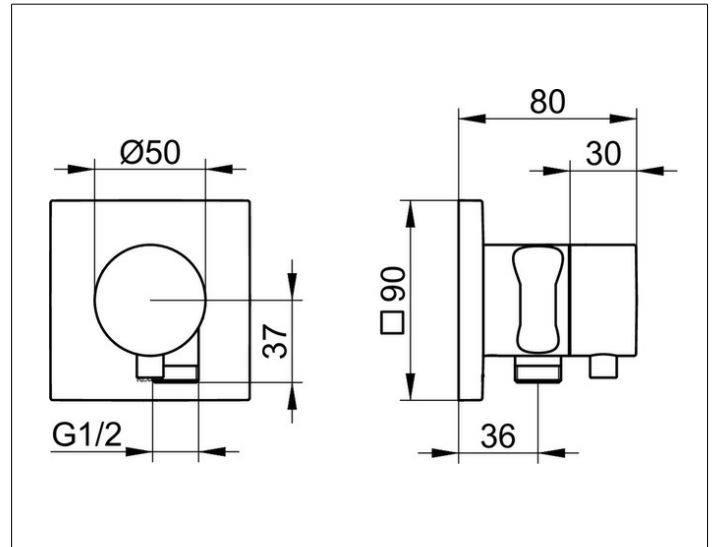

IXMO

59541011202 Stop valve with wall outlet for shower hose and hand shower bracket DN 15

PRODUCT

DRAWING

PRODUCT ATTRIBUTES

Set complete with:
 handle, casing, rosette (square) and stop cock,
 intrinsically safe against backflow,
 suitable for stop cock no. 59541 000170

SURFACE

chrome-plated

DIMENSION

IXMO Comfort, eckig

SPECIFICATIONS

KEUCO IXMO Stop valve UP DN15
 for shower hose with hand shower bracket, 59541011202
 chrome-plated stop valve
 with IXMO Comfort handle and square rosette,
 freely positionable, with backflow preventer,
 installation depth 80-110 mm,
 with adjustment facilities whilst assembling,
 for handle and rosette,
 rosette 90 x 90 mm, 10 mm thick,
 total depth 80 mm,
 suitable for rough part no. 59541000170