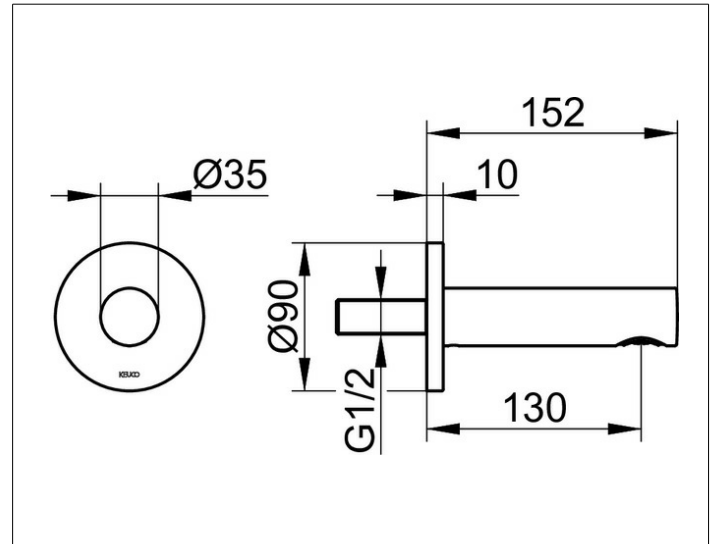

IXMO

59545130001 Bath filler/spout DN 15

**PRODUCT**

**DRAWING**

**PRODUCT ATTRIBUTES**

with round rosette,  
suitable for all concealed fittings

**SURFACE**

brushed black chrome

**DIMENSION**

Ausladung 130 mm