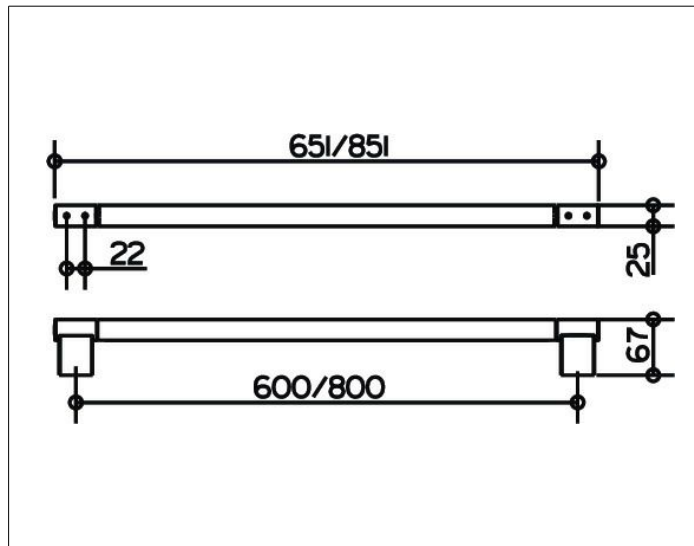

Plan

14901370600 Towel rail

PRODUCT

DRAWING

SURFACE

black matt

DIMENSION

600 mm

SPECIFICATIONS

KEUCO COLLECTION PLAN - Towel rail 650mm - 14901370600

Powerful accents

Elegant and extravagant design - Attractive and resilient

Width / \varnothing : 651 mm - Height: 25 mm - Depth: 67 mm

Axis dimension : 600 mm

Material: Metal

Surface: black matt

The product is screwed on - Concealed fastening - Including corrosion-free fastening material

Articlenumber: 14901370600