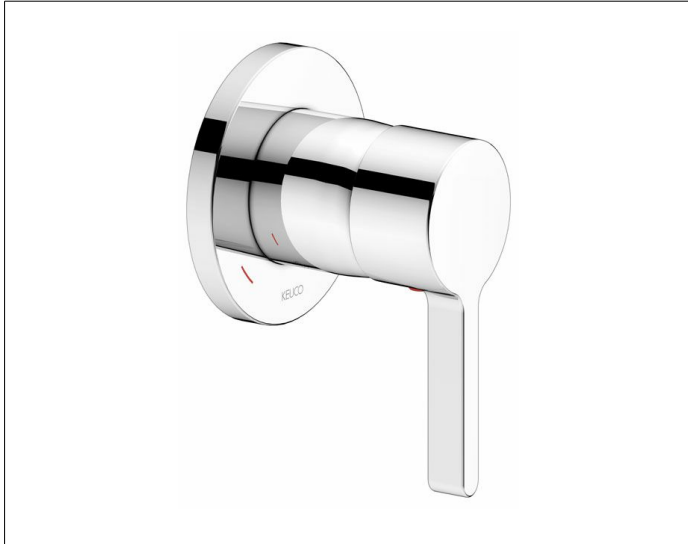

Edition 400

51551010001 Single lever mixer DN 15

PRODUCT

DRAWING

PRODUCT ATTRIBUTES

Mixing cartridge with ceramic sealing gaskets
temperature controlled
set complete with:
handle, sleeve, rosette (round) and installation unit,
suitable for rough part no. 59551 000070

SURFACE

chrome-plated