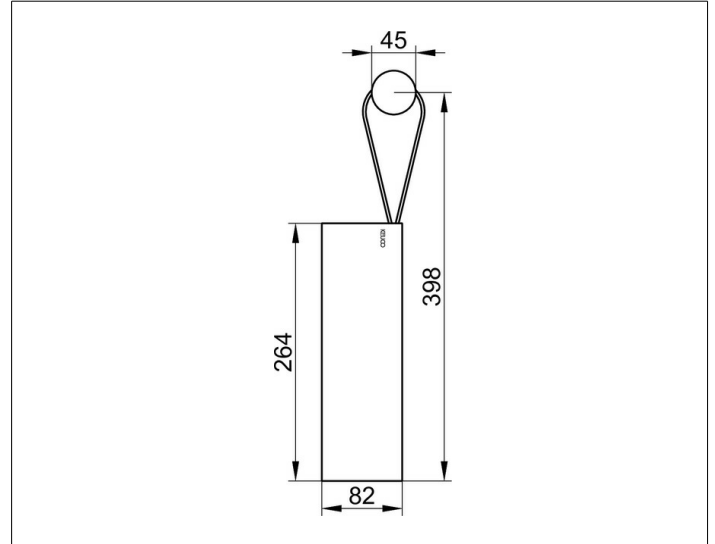

**Generic items**

**04959510000 Glass wiper**

**PRODUCT**

**DRAWING**

**PRODUCT ATTRIBUTES**

with stickable wall bracket  
2 parts, consisting of:  
- adhesive wall mount  
- Glass wiper  
Material: silicone