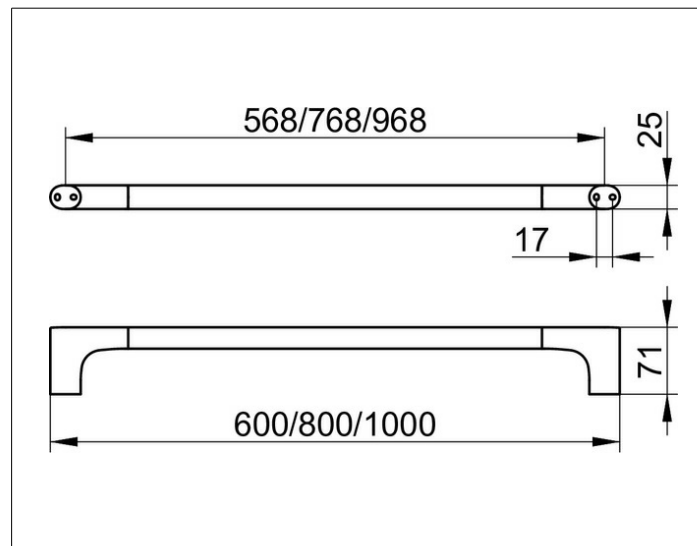

Edition 400

11501030600 Towel rail

PRODUCT

DRAWING

SURFACE

brushed bronze

DIMENSION

600 mm

SPECIFICATIONS

KEUCO Edition 400 towel rail , 11501030600
 brushed bronze towel rail
 sculptural design,
 antistatic, easy to clean,
 axial dimension 21-3/16", total width of 23-5/8",
 depth 2-13/16",
 the towel rail is fitted concealed,
 delivery includes anti-corrosion fixings