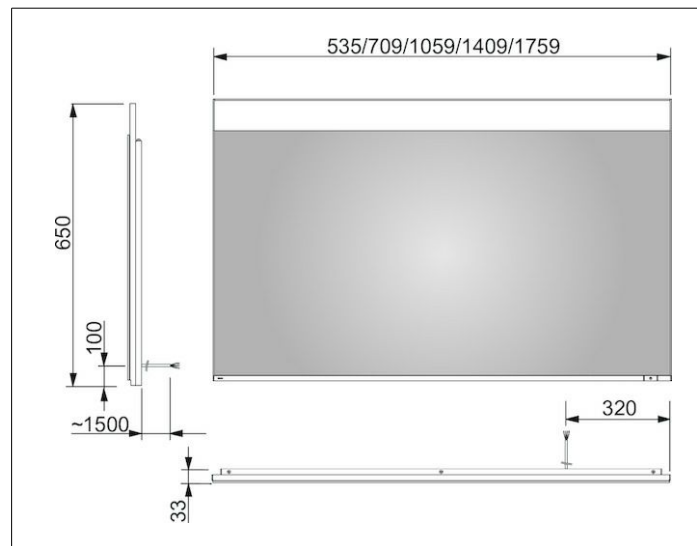

Edition 400

11597173000 Light mirror

PRODUCT

DRAWING

PRODUCT ATTRIBUTES

1 light colour, 4000 kelvin (neutral white)
continuous aluminium frame

Operation:

key panel with capacitive touch sensor,
optional to be operated via the light switch

Illumination:

LED (lifespan > 30.000 hours)

infinitely dimmable

EEK: F , 33 kWh/1000h

SURFACE

32 watt

DIMENSION

1760 x 650 x 33 mm