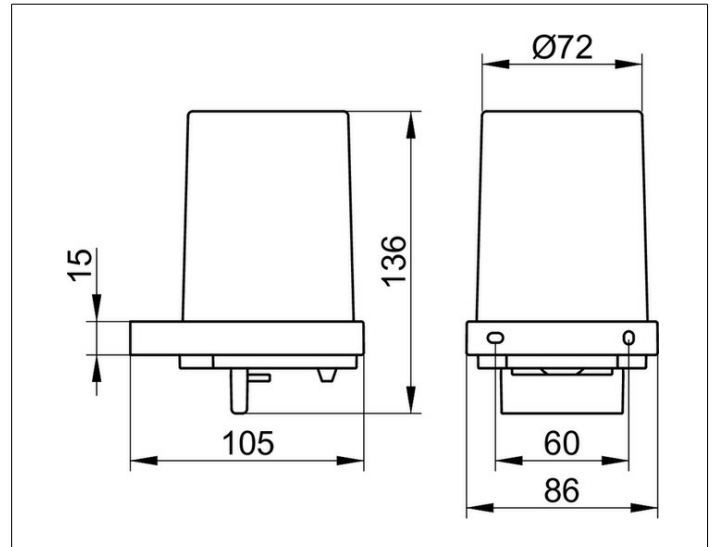

Edition 11

11152059000 Lotion dispenser

PRODUCT

DRAWING

PRODUCT ATTRIBUTES

crystal glass matt, complete with holder and pump
for liquid soap
Capacity: approx. 180 ml
Dosage: approx. 0,5ml/stroke

SURFACE

brushed nickel

SPECIFICATIONS

KEUCO EDITION 11 11152059000 lotion dispenser
complete with holder and pump
brushed nickel holder for lotion dispenser, frosted crystal glass, clean and
clear-cut design into
geometric shapes, easy to clean, for liquid soap
Holder with tumbler - frosted crystal glass Item no. 11152009000
Capacity 6.09 oz, dose 0.02 oz / stroke
Height 5-3/8", width 3-3/8", 4-1/8",
Comes with corrosion resistant mounting hardware