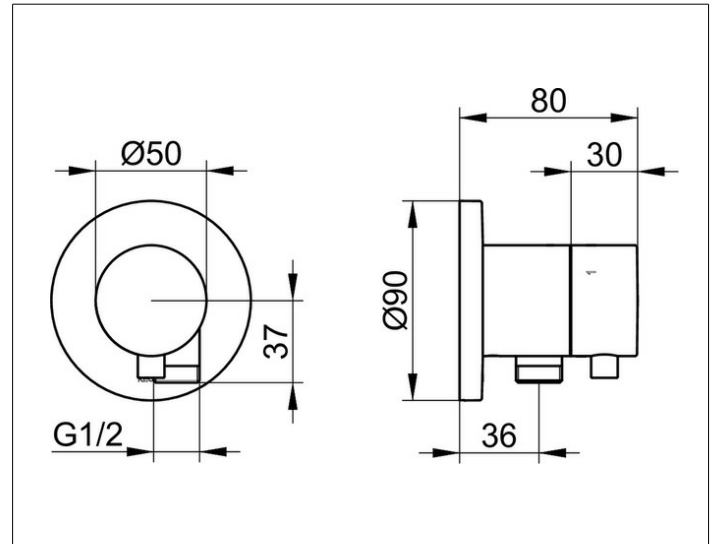

IXMO

59549371101 3-way diverter valve with wall outlet for shower hose DN 15

PRODUCT

DRAWING

PRODUCT ATTRIBUTES

Set complete with:
 handle, casing, rosette (round) and stop and diverter valve,
 intrinsically safe against backflow,
 suitable for rough part no. 59548 000170

SURFACE

black matt

DIMENSION

IXMO Comfort, rund