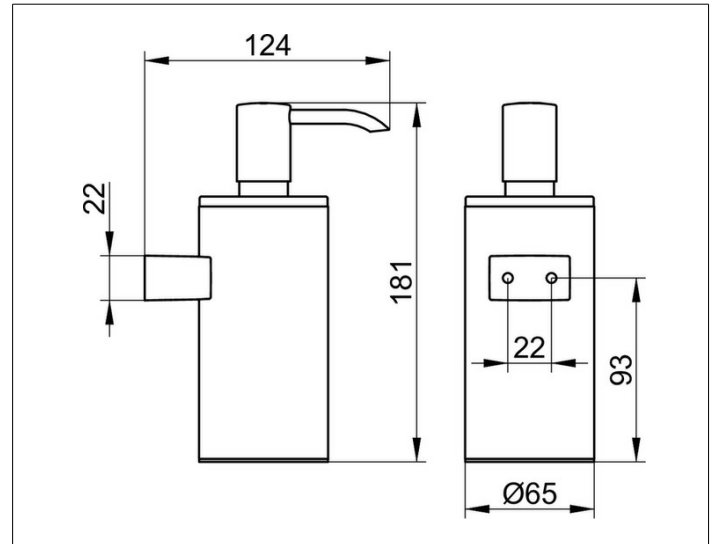

**Plan**

**14953010100 Lotion dispenser**

**PRODUCT**

**DRAWING**

**PRODUCT ATTRIBUTES**

for wall installation  
complete with holder, synthetic insert and pump  
Capacity: approx. 250 ml  
Dosage: approx. 0,5 ml/stroke

**SURFACE**

chrome-plated

**SPECIFICATIONS**

KEUCO PLAN lotion dispenser 14953010100, for wall installation (250 ml)  
Chrome-plated lotion dispenser in a stylish yet functional design  
Wall mounted model complete with a removable synthetic insert  
For easy cleaning and filling,  
An exchangeable, high-class and long-lasting pump,  
Capacity: 250 ml, for standard liquid soap,  
Dosage: approx. 0.5 ml/stroke,  
Base diameter: 65 mm, height 179 mm,  
Projection: 123 mm  
The lotion dispenser is fitted with 2 hidden fixing points  
incl. corrosion-free mounting material