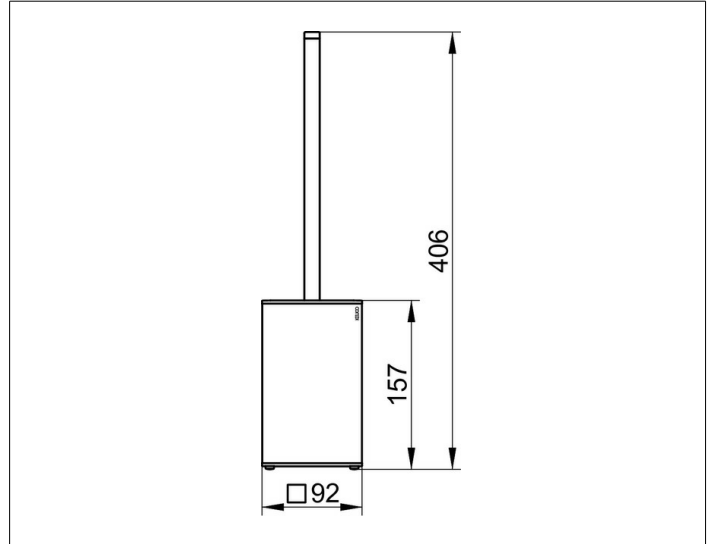

Edition 90

19069010100 Toilet brush set

PRODUCT

DRAWING

PRODUCT ATTRIBUTES

floor-standing model
complete with synthetic insert, anthracite
brush and spare brush head black

SURFACE

chrome-plated

SPECIFICATIONS

KEUCO EDITION 90 - Toilet brush set floor model - 19069010100
Clarity and basic geometric forms
Opulent Design - Design that impresses - Refines the bathroom - With
removable anthracite synthetic insert - Including black spare brush head

Width / ϕ : 92 mm - Height: 400 mm - Dimension: 92 mm
Material: Metal/synthetic
Surface: chrome/anthracite

The product can be screwed or glued - Concealed fastening - Including
corrosion-free fastening material