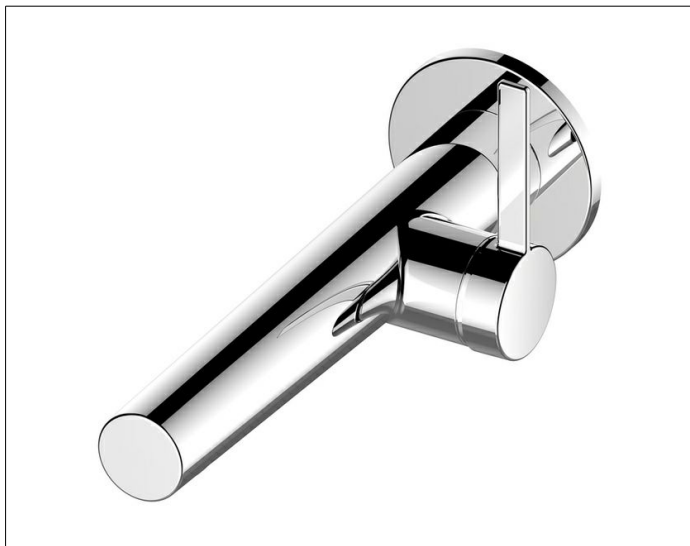

IXMO

59516010101 Single lever basin mixer

PRODUCT

DRAWING

PRODUCT ATTRIBUTES

concealed, DN 15, with round decorative disc,
 mixing cartridge with ceramic sealing gaskets
 aerator SLIM SSR M 24x1, adjustable,
 flow rate limited to 7,6 l/min.
 in combination with rough part 59916 000075

SURFACE

chrome-plated

DIMENSION

Ausladung 165 mm/IXMO Pure

SPECIFICATIONS

KEUCO IXMO Single lever basin mixer 59516010101
 highgloss chrome-plated single lever basin mixer,
 made of low-dezincification brass,
 concealed, with round decorative disc,
 high-quality cartridge with ceramic discs
 metal actuator,
 disc diameter 72 mm, thickness 6 mm,
 outlet diameter 36 mm,
 rough part diameter 88 mm (incl. lever unit),
 total projection 187 mm, water leakage at 165 mm,
 aerator SLIM SSR M 24x1, flow angle adjustable +/-8°
 flow rate limited to 7,6 l/min.

Note:
 Suitable rough part 59916000075