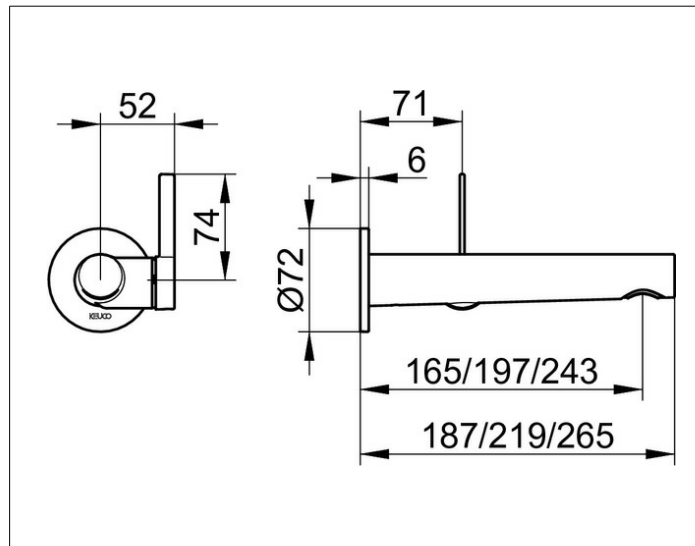

IXMO

59516010101 Single lever basin mixer

PRODUCT

DRAWING

PRODUCT ATTRIBUTES

concealed, DN 15, with round decorative disc,
 mixing cartridge with ceramic sealing gaskets
 aerator SLIM SSR M 24x1, adjustable,
 flow rate limited to 7,6 l/min.
 in combination with rough part 59916 000075

SURFACE

chrome-plated

DIMENSION

Ausladung 165 mm/IXMO Pure

SPECIFICATIONS

KEUCO IXMO Single lever basin mixer 59516010101
 highgloss chrome-plated single lever basin mixer,
 made of low-dezincification brass,
 concealed, with round decorative disc,
 high-quality cartridge with ceramic discs
 metal actuator,
 disc diameter 72 mm, thickness 6 mm,
 outlet diameter 36 mm,
 rough part diameter 88 mm (incl. lever unit),
 total projection 187 mm, water leakage at 165 mm,
 aerator SLIM SSR M 24x1, flow angle adjustable +/-8°
 flow rate limited to 7,6 l/min.

Note:
 Suitable rough part 59916000075