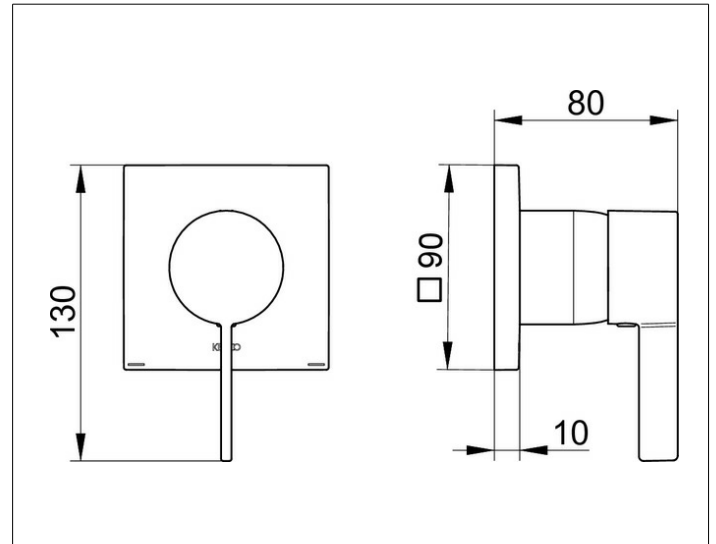

**IXMO**

**59551379502 Single lever mixer DN 15**

**PRODUCT**

**DRAWING**

**PRODUCT ATTRIBUTES**

Mixing cartridge with ceramic sealing gaskets  
 temperature controlled  
 set complete with:  
 handle, sleeve, rosette (square) and installation unit,  
 suitable for rough part no. 59551 000070