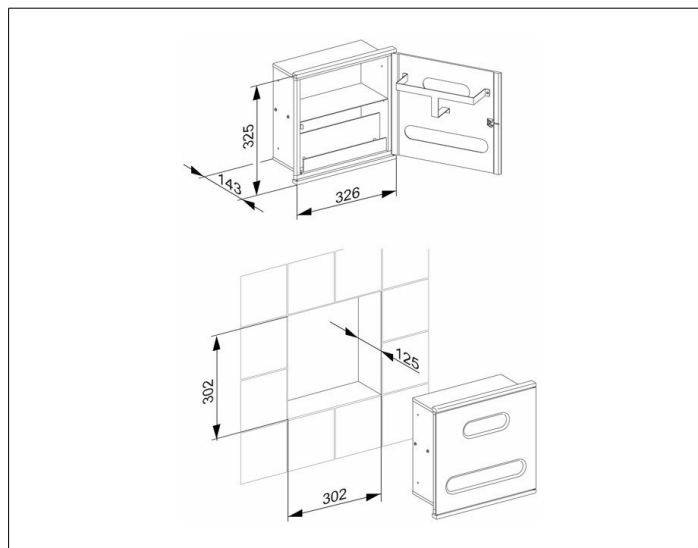

Plan Integral

44977015102 Washbasin module 3

PRODUCT

DRAWING

PRODUCT ATTRIBUTES

for recessed installation
 front: aluminium lacquered
 as desired aluminium silver (RAL 9006) or white (RAL 9010)
 recessed body: sheet steel zinc-plated and lacquered
 complete, consisting of:
 - Tissue box
 - Paper towel dispenser, for max. 100 paper towels
 (25 x 23 cm)

SURFACE

chrome-plated/white lacquered/right

DIMENSION

326 x 325 x 143 mm

SPECIFICATIONS

KEUCO PLAN INTEGRAL Washbasin Module 2, 44977015102

A classic washbasin module in a stylish yet functional design
 for recessed installation

front: chrome-plated/white lacquered
 as desired aluminium silver (RAL 9006) or white (RAL 9010)
 recessed carcass: sheet steel zinc-plated and lacquered
 door right hand hinged,
 the recessed grip is covered, with a lock and an integrated releasing
 mechanism,

complete, consisting of:

Tissue box
 Paper towel dispenser, for max. 100 paper towels
 (25 x 23 cm)

Exterior measurements: Height 325 mm, width 326 mm, depth 143 mm

Cutout measurements: Height 302 mm, width 302 mm, depth 125 mm