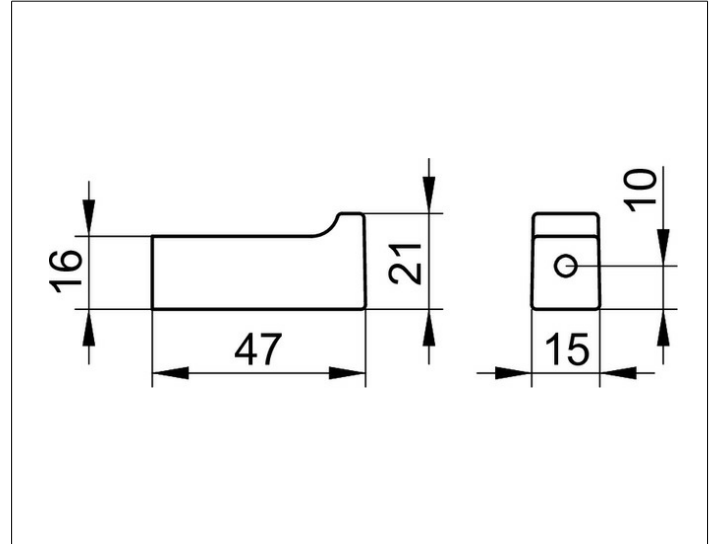

Edition 11

11114050000 Towel hook

**PRODUCT**

**DRAWING**

**SURFACE**

brushed nickel

**SPECIFICATIONS**

KEUCO EDITION 11 towel hooks 11114050000  
brushed nickel towel hooks and clear-cut design in geometric shapes  
Radius 1-7/8", max. Height 16/16"  
Delivery with corrosion resistant mounting hardware