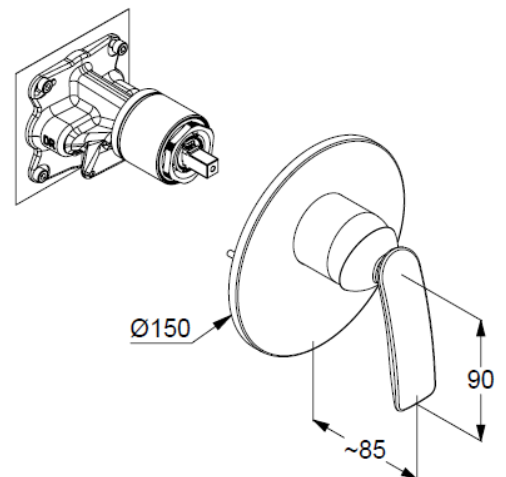

pre installation set KLUDI SLIM.BOXX Ref.: 88022

trim set with functional unit

wall mounted

solid lever, metal

ceramic cartridge with hot water safety device

flow rate at 3 bar 28 l/min.

### Produktabbildung/ Product picture

### Maßzeichnung/ Dimensional drawing