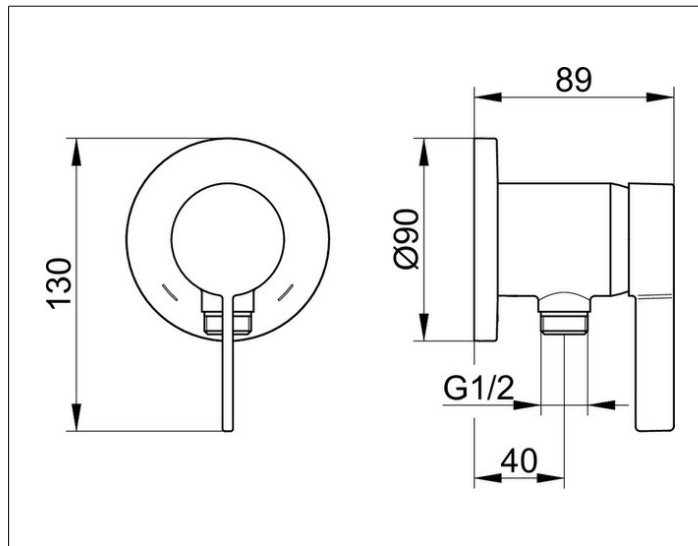

IXMO

59552019501 Single lever mixer with wall outlet for shower hose DN 15

PRODUCT

DRAWING

PRODUCT ATTRIBUTES

mixing cartridge with ceramic sealing gaskets,
 temperature controlled, limited flow rate,
 wall outlet for shower hose with backflow preventer,
 set complete with:
 handle, casing and rosette (round),
 suitable for rough part no. 59552 000170

SURFACE

chrome-plated

DIMENSION

Griff IXMO Pure

SPECIFICATIONS

KEUCO IXMO_solo Single lever mixer 59552019501
 Single lever mixer with integrated valve with wall outlet for shower hose UP DN15
 High gloss chrome-plated single lever mixer with wall outlet for shower hose for the shower
 made of low-dezincification brass, with round decorative disc, free positionable,
 integrated installation depth compensation of 65-95 mm, outer shell soundproofed,
 high quality mixing water cartridge with ceramic sealing gaskets and temperature controlled,
 valve with wall outlet for shower hose with backflow preventer DIN EN 1717
 Set complete with:
 Handle, casing, disc (round) and installation unit
 total height with handle 130 mm, disc diameter 90 mm, thickness 10 mm, total projection 89 mm
 suitable for installation unit article no. 59552000170