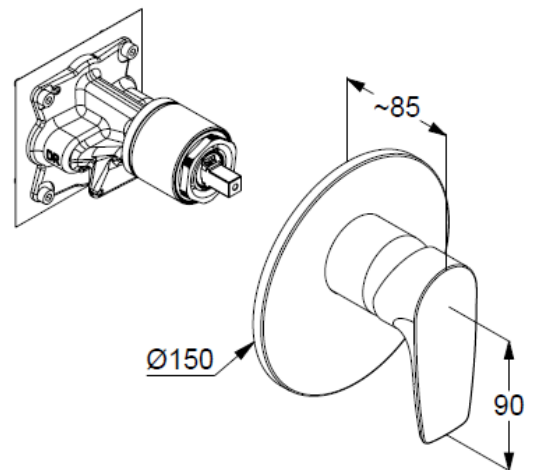

pre installation set KLUDI SLIM.BOX Ref.: 88022

trim set with functional unit

wall mounted

solid lever, metal

ceramic cartridge with hot water safety device

flow rate at 3 bar 28 l/min.

### Produktabbildung/ Product picture

### Maßzeichnung/ Dimensional drawing