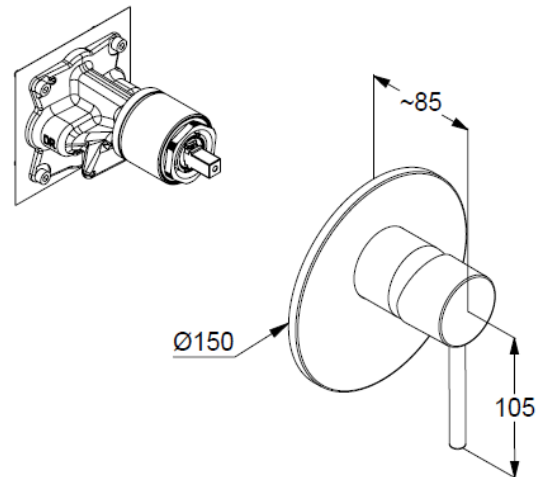

Technische Daten/ Technical Data

KLUDI BOZZ

concealed single lever shower mixer

Ref.: 387550576

Finishes:

05 chrome

Product description

Manufacturer KLUDI GmbH & Co. KG

Typ: KLUDI BOZZ

concealed single lever shower mixer

Ref.: 387550576

concealed shower mixer

single lever mixer

trim set without pre-installation set

pre installation set KLUDI SLIM.BOXX Ref.: 88022

trim set with functional unit

wall mounted

solid lever, metal

ceramic cartridge with hot water safety device

flow rate at 3 bar 28 l/min.

Produktabbildung/ Product picture

Maßzeichnung/ Dimensional drawing

Durchfluss/ Flow rate