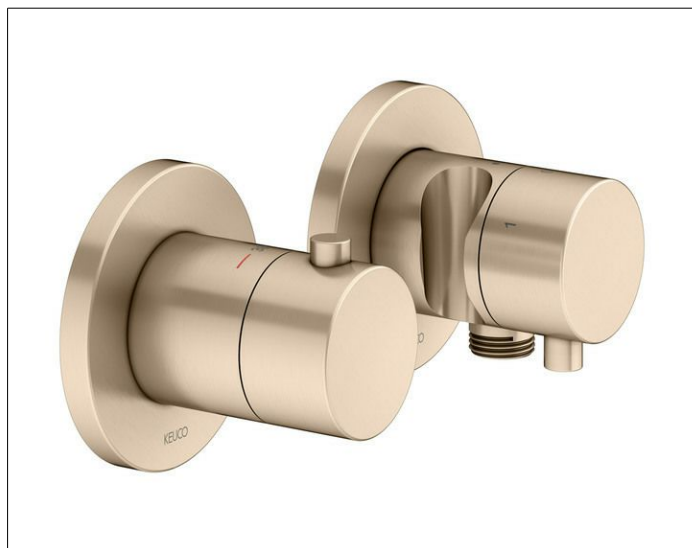

Edition 400

51553031231 3-way thermostatic mixer with wall outlet for shower hose and hand shower bracket

PRODUCT

DRAWING

PRODUCT ATTRIBUTES

Consisting of:

- Thermostatic mixer handle, sleeve, rosette (round)
- Stop and diverter valve for shower hoses with fitted conical end brackets handle, sleeve rosette (round), stop and diverter valve, with backflow preventer

SURFACE

brushed bronze

SPECIFICATIONS

KEUCO EDITION 400 Thermostatic set 51553 031231, consisting of:

KEUCO IXMO Thermostatic mixer UP DN15, 59553030001
Thermostatic mixer with high-quality PVD coating, brushed bronze, for shower and bath made of low-dezincification brass, with round rosette, freely positionable, with built-in device for reversed waterways, installation depth 80 - 110 mm, high quality temperature control unit, safety cut-off at 38°, Set consisting of:
handle, sleeve, rosette (round), rosette Ø 90 mm, thickness 10mm, total projection 80 mm, suitable for concealed installation unit article no.59553000070

KEUCO IXMO 3 way stop and diverter valve with wall outlet for shower hose and hand shower bracket UP DN15, 59549031201
3-Wege stop and diverter valve with high-quality PVD coating, brushed bronze, with IXMO handle Comfort and with wall outlet for shower hose and integrated hand shower bracket, freely positionable, installation depth 80-110 mm, with adjustment option for fine assembly for handle and rosette, with round rosette, with wall outlet for shower hose G 1/2 inch, for hoses with a conical nut, e.g. KEUCO shower hose 54995..., rosette Ø 90, thickness 10 mm, total projection 80 mm, The wall outlet for shower hose is intrinsically safe against backflow according to DIN EN 1717.
All inlets planned below the water inlet line are to be checked and, if necessary, according to DIN 1988 secure against backflow.