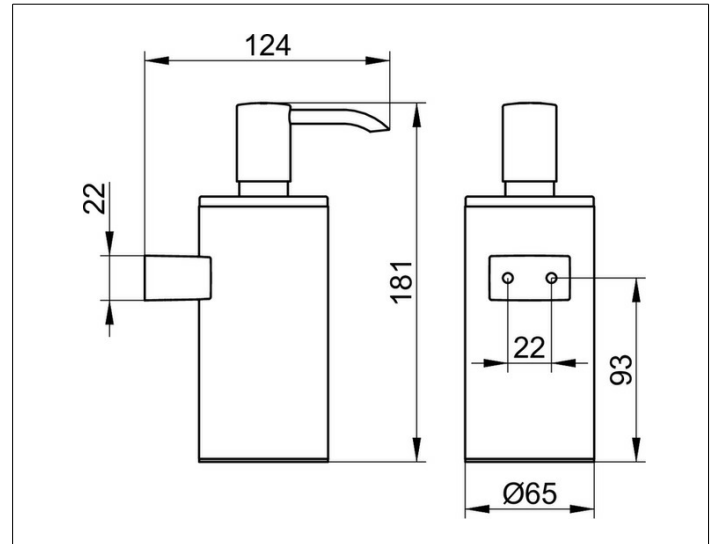

**Plan**

**14953070100 Lotion dispenser**

**PRODUCT**

**DRAWING**

**PRODUCT ATTRIBUTES**

for wall installation  
 complete with holder, synthetic insert and pump  
 Capacity: approx. 250 ml  
 Dosage: approx. 0,5 ml/stroke

**SURFACE**

stainless steel

**SPECIFICATIONS**

KEUCO PLAN lotion dispenser 14953070100, for wall installation (250 ml)  
 Lotion dispenser in high grade stainless steel, in a stylish yet functional design  
 Wall mounted model complete with a removable synthetic insert  
 For easy cleaning and filling,  
 An exchangeable, high-class and long-lasting pump,  
 Capacity: 250 ml, for standard liquid soap,  
 Dosage: approx. 0.5 ml/stroke,  
 Base diameter: 65 mm, height 179 mm,  
 Projection: 123 mm  
 The lotion dispenser is fitted with 2 hidden fixing points  
 incl. corrosion-free mounting material