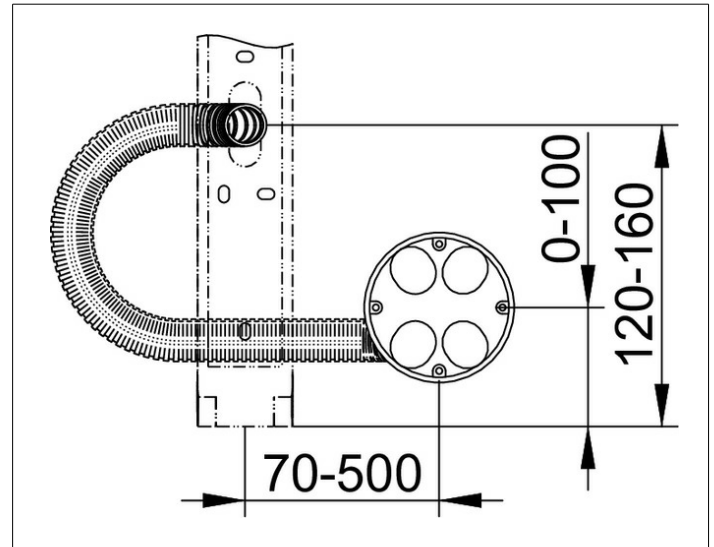

**Cosmetic mirrors**

1769900001 Rough part

**PRODUCT**

**DRAWING**

**PRODUCT ATTRIBUTES**

Wall socket for cavity wall installation (68 mm Ø) for in-wall installation of cable and power adapter of cosmetic mirror iLook\_move, consisting of ductwork and wall socket

**DIMENSION**

800 mm

**SPECIFICATIONS**

KEUCO rough part, 1769900001  
 Wall socket for cavity wall installation for in-wall installation of cable and power adapter of cosmetic mirror iLook\_move, consisting of ductwork (500 mm) and wall socket

Suitable for cosmetic mirror iLook\_move, Art.No: 17612019002 / 17613019002

The ductwork is on request also available in special length. Please go to [www.keuco.de](http://www.keuco.de) for detailed instructions and advise.