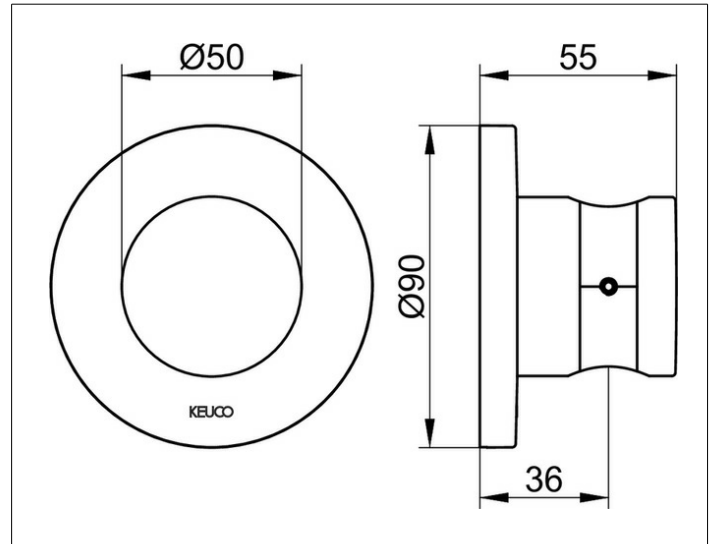

IXMO

59591130001 Wall bracket for hand shower

PRODUCT

DRAWING

PRODUCT ATTRIBUTES

for shower hoses with fitted conical end brackets,
with round decorative disc, may be used on the left or right

SURFACE

brushed black chrome