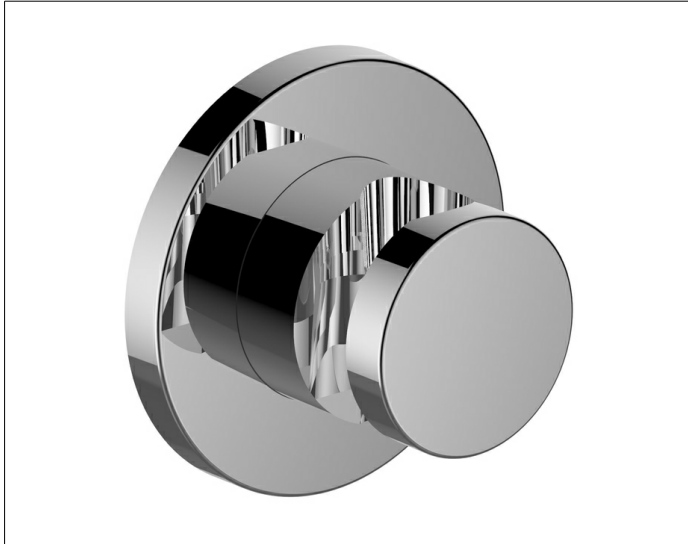

IXMO

59591130001 Wall bracket for hand shower

PRODUCT

DRAWING

PRODUCT ATTRIBUTES

for shower hoses with fitted conical end brackets,
with round decorative disc, may be used on the left or right

SURFACE

brushed black chrome