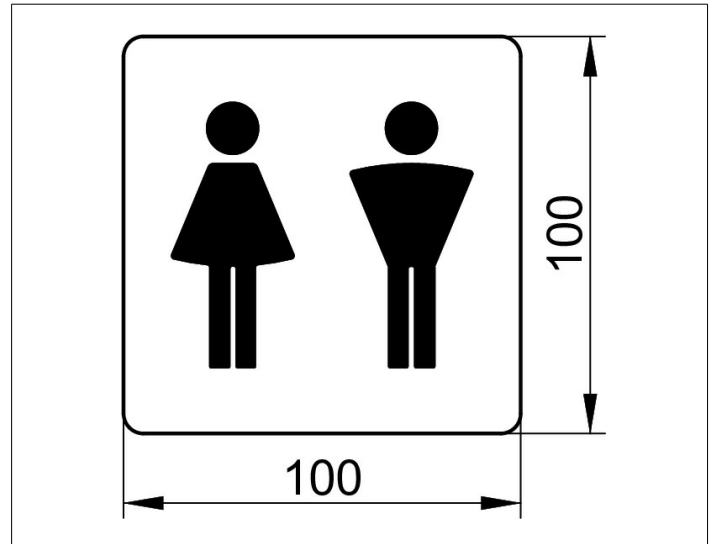

Plan
14971010000 Doorplate

PRODUCT

DRAWING

PRODUCT ATTRIBUTES

Symbol Ladies / Gents

SURFACE

chrome-plated

SPECIFICATIONS

KEUCO PLAN doorplate, symbol ladies/gents, 14971010000
chrome-plated doorplate with the symbol LADIES/GENTS
in a square base with rounded corners
Measurements: 100 x 100 mm