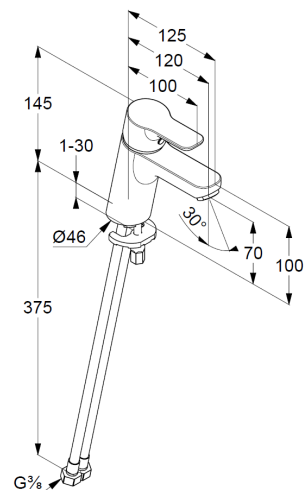

Technische Daten/ Technical Data

KLUDI PURE&EASY
single lever basin mixer 70
DN 15

Ref.:
373890565WR4

Finishes:
05 chrome

Product description
Manufacturer KLUDI GmbH & Co. KG
Typ: KLUDI PURE&EASY
single lever basin mixer 70
Ref.: 373890565WR4

basin mixer
single lever mixer
1-hole mounted
solid handle, metal
aerator M24 PCA
ceramic cartridge with hot water safety device
middle position cold water
flow rate at 3 bar 3,8 l/min.
flexible hoses G $\frac{3}{8}$ DVGW approved
rapid installation set

Produktabbildung/ Product picture

Maßzeichnung/ Dimensional drawing

Durchfluss/ Flow rate