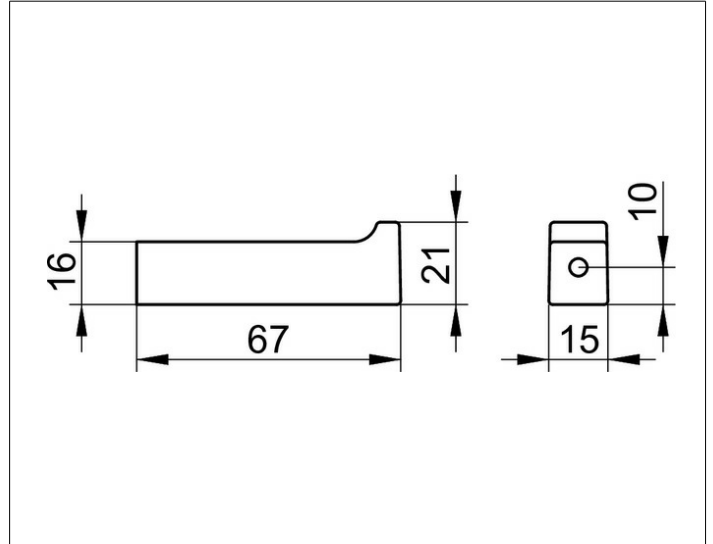

Edition 11

11116130000 Robe hook

**PRODUCT**

**DRAWING**

**SURFACE**

brushed black chrome

**SPECIFICATIONS**

KEUCO EDITION 11 robe hooks 11116130000

brushed black chrome in linear design and clear geometric shapes radius 2-5/8", max. Height 13/16"

Delivery with corrosion resistant mounting hardware