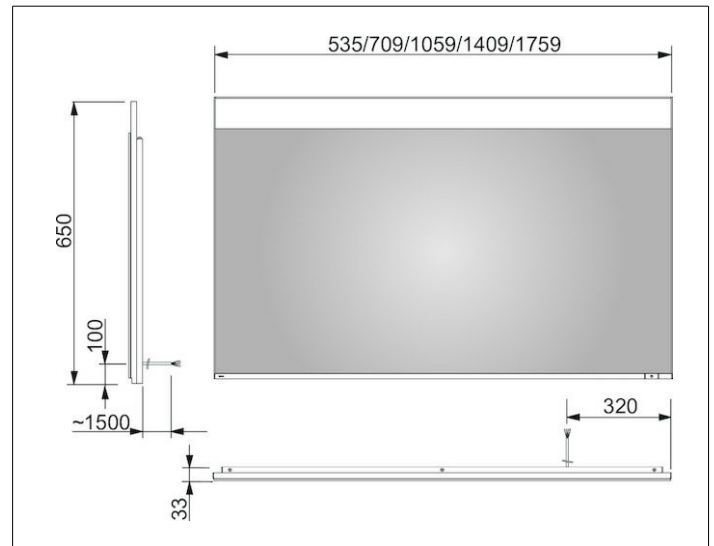

Edition 400

11597171500 Light mirror

PRODUCT

DRAWING

PRODUCT ATTRIBUTES

1 light colour, 4000 kelvin (neutral white)
 continuous aluminium frame
 Operation:
 key panel with capacitive touch sensor,
 optional to be operated via the light switch
 Illumination:
 LED (lifespan > 30.000 hours)
 infinitely dimmable
 EEK: F , 13 kWh/1000h

SURFACE

13 watt

DIMENSION

710 x 650 x 33 mm

SPECIFICATIONS

KEUCO Edition 400 LED Light mirror, 11597171500
 high-quality crystal light mirror with
 1 light colour, 4000 kelvin (neutral white),
 continuous aluminium frame,
 Operation:
 key panel with capacitive touch sensor,
 integrated extension function for e.g. light switch,
 Illumination:
 LED (lifespan > 30.000 hours.), infinitely dimmable,
 EEK: A++, A+, A, 13 kWh/1000h,
 width 710 mm, height 650 mm, depth 33 mm