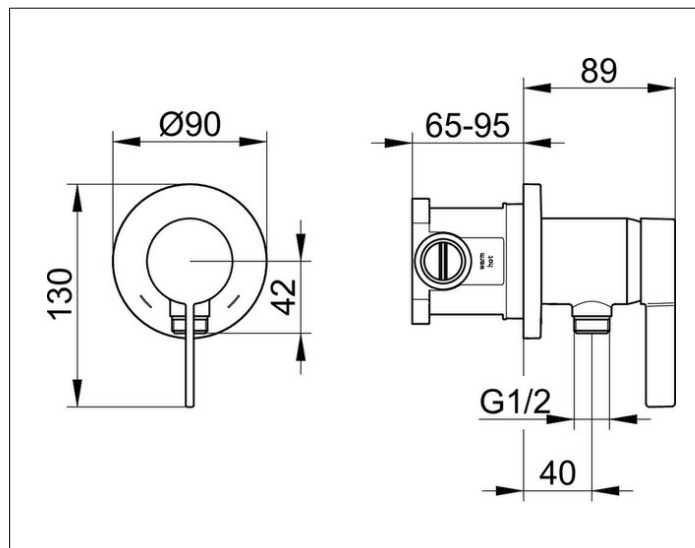

IXMO

59552019521 Set IXMO_solo

PRODUCT

DRAWING

PRODUCT ATTRIBUTES

complete with:
Single lever mixer with wall outlet for shower hose,
rosette round (59552 019501) and installation unit
(59552 000170)

SURFACE

chrome-plated

DIMENSION

Griff IXMO Pure

SPECIFICATIONS

KEUCO Set IXMO_solo 59552019521,
Single lever mixer with integrated valve with wall outlet for shower hose UP
DN15
High gloss chrome-plated single lever mixer with wall outlet for shower hose
for the shower
made of low-dezincification brass, with round decorative disc, free
positionable,
integrated installation depth compensation of von 65-95 mm, outer shell
soundproofed,
high quality mixing water cartridge with ceramic sealing gaskets and
temperature controlled,
valve with wall outlet for shower hose with backflow preventer DIN EN 1717

Set complete with:
Handle, casing, disc (round) and installation unit
total height with handle 130 mm, disc diameter 90 mm,
thickness 10 mm, total projection 89 mm

Inclusive KEUCO IXMO_solo installation unit
Installation unit for single lever mixer with integrated valve with wall outlet for
shower hose, DN15,
Sound-insulated rough part for wall installation, free positionable,
installation depth 65 mm 95 mm,
Ground plate for 4 fastening screws (on site),
1/2 inch connections inch with colour coding
KEUCO Hand shower 59580010100
highgloss chrome-platede hand shower
with with normal jet and ECO AIR function
flow rate 11l/min
for combination boilers