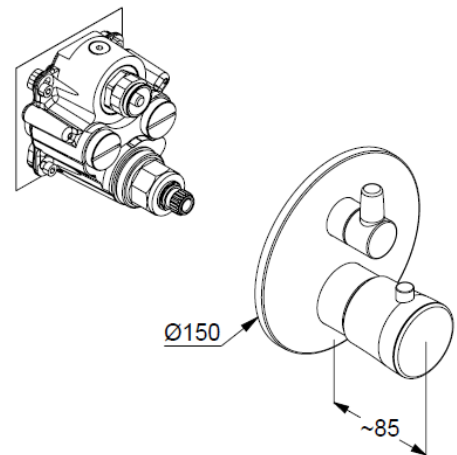

Technische Daten/ Technical Data

KLUDI BALANCE

concealed thermostatic bath-shower mixer
trim set with functional unit

Ref.: 528100575

Finishes:

05 chrome

Product description

Manufacturer KLUDI GmbH & Co. KG

Typ: KLUDI BALANCE

concealed thermostatic bath-shower mixer
trim set without pre-installation set

Ref.: 528100575

concealed thermostatic bath-shower mixer
trim set without pre-installation set
pre installation set KLUDI FLEXX.BOX Ref.: 88022
wall mounted
trim set with functional unit
with ceramic shut-off valve 90°/90°
temperature handle with hot water safety at 38°C
optional temperature limiter at 43°C included
flow rate bath at 3 bar 28 l/min.
flow rate shower at 3 bar 24 l/min.
with integrated back flow preventer

Produktabbildung/ Product picture

Maßzeichnung/ Dimensional drawing

Durchfluss/ Flow rate