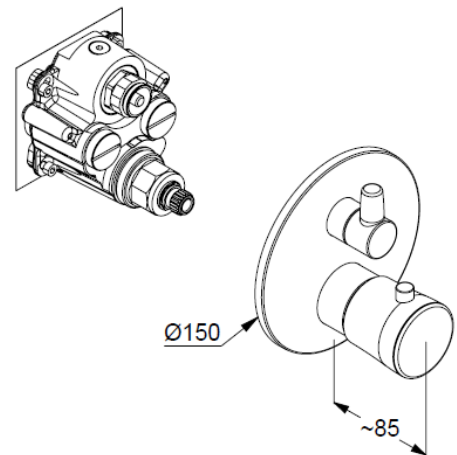

### KLUDI BALANCE

concealed thermostatic bath-shower mixer  
trim set with functional unit

Ref.: 528109175

Finishes:

91 white/chrome

### Product description

Manufacturer KLUDI GmbH & Co. KG

Typ: KLUDI BALANCE

concealed thermostatic bath-shower mixer  
trim set without pre-installation set

Ref.: 528109175

concealed thermostatic bath-shower mixer  
trim set without pre-installation set  
pre installation set KLUDI FLEXX.BOX Ref.: 88022  
wall mounted  
trim set with functional unit  
with ceramic shut-off valve 90°/90°  
temperature handle with hot water safety at 38°C  
optional temperature limiter at 43°C included  
flow rate bath at 3 bar 28 l/min.  
flow rate shower at 3 bar 24 l/min.  
with integrated back flow preventer

### Produktabbildung/ Product picture

### Maßzeichnung/ Dimensional drawing