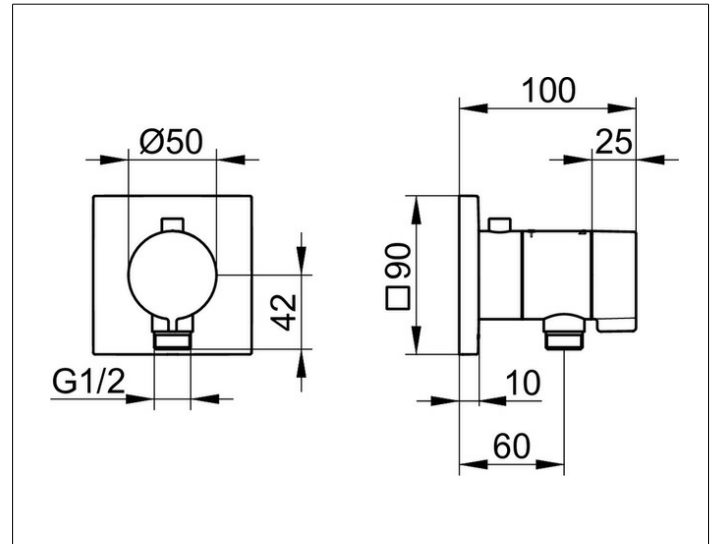

IXMO

59554370002 Thermostatic mixer with wall outlet for shower hose DN 15

PRODUCT

DRAWING

PRODUCT ATTRIBUTES

Safety cut-off at 38°,
 wall outlet for shower hose with backflow preventer
 Set complete with:
 handle, casing, rosette (square),
 suitable for installation unit no. 59554 000170