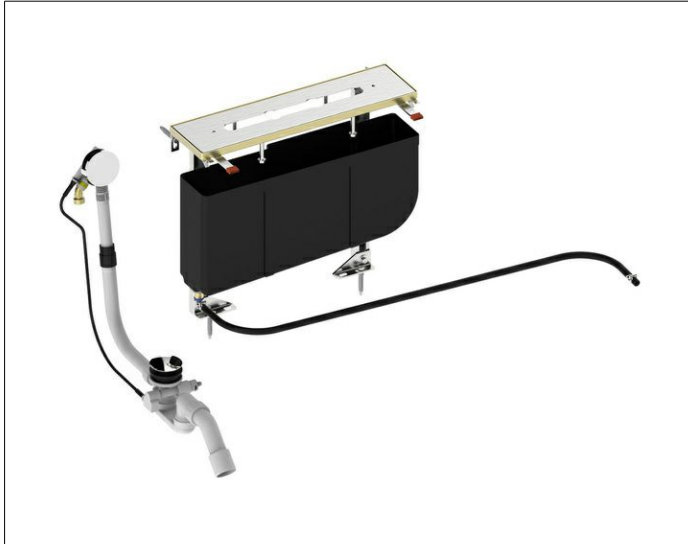

Generic fittings

5113000075 Mounting rack

PRODUCT

DRAWING

PRODUCT ATTRIBUTES

for bath tub surround
 Basic construction set for 3-hole fittings, for tiling over
 with pressure hoses G 1/2 x G 1/2, 400 mm
 to connect to isolating valve, with leak container
 includes backflow prevention, with connecting hose,
 includes complete flow-in, waste and overflow fittings,
 G 1 1/2 inch

SURFACE

chrome-plated

SPECIFICATIONS

KEUCO EDITION 11 mounting block 5113000075 for rim
 Body part for 3-hole faucets for over tiles
 with pressure hoses G 1/2 inch; (400 mm),
 to connect the valve, a water tank with a leak,
 including backflow protection with connecting tube,
 including a complete drain and overflow fitting, 1 1/2 inch