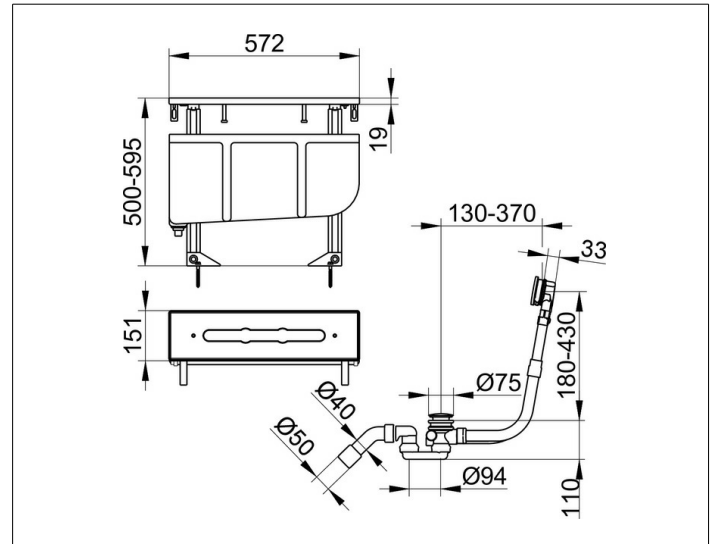

Generic fittings

5113000075 Mounting rack

PRODUCT

DRAWING

PRODUCT ATTRIBUTES

for bath tub surround
 Basic construction set for 3-hole fittings, for tiling over
 with pressure hoses G 1/2 x G 1/2, 400 mm
 to connect to isolating valve, with leak container
 includes backflow prevention, with connecting hose,
 includes complete flow-in, waste and overflow fittings,
 G 1 1/2 inch

SURFACE

chrome-plated

SPECIFICATIONS

KEUCO EDITION 11 mounting block 5113000075 for rim
 Body part for 3-hole faucets for over tiles
 with pressure hoses G 1/2 inch; (400 mm),
 to connect the valve, a water tank with a leak,
 including backflow protection with connecting tube,
 including a complete drain and overflow fitting, 1 1/2 inch