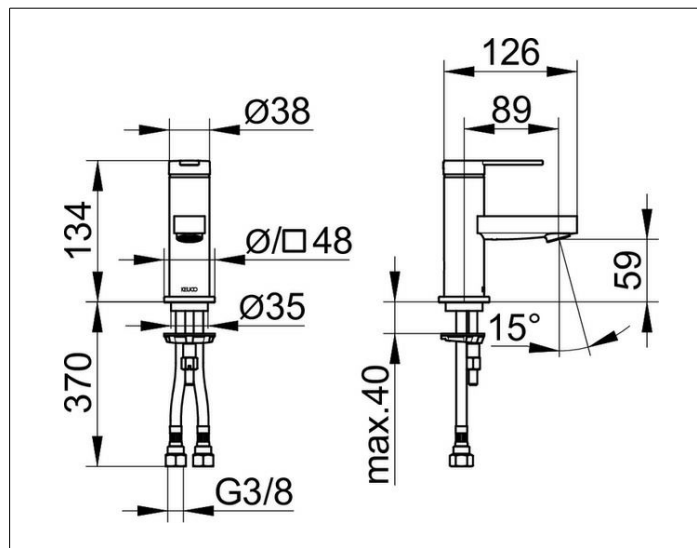

IXMO

59504013100 Single lever basin mixer 60

PRODUCT

DRAWING

PRODUCT ATTRIBUTES

without pop-up waste,
mit runder Rosette,
single hole installation,
cartridge with ceramic discs,
aerator M 24x1, adjustable,
pressure hoses 435 mm, G 3/8 inch,
flow rate reduced to 7,6 l/min.

SURFACE

chrome-plated

DIMENSION

IXMO Flat, Rosette rund

SPECIFICATIONS

KEUCO, IXMO, Single lever basin mixer 60, 59504013100, Single lever basin mixer in highgloss chrome-plated surface in IXMO FLAT design, without pop-up waste

Unique technology, multifunctional minimalism: With IXMO, functions are intelligently combined, Design: round, surface mounting, material: low-dezincification brass, chrome-plated, total height: 137mm, height to bottom edge of aerator: 53mm, width: 48mm, projection: 120mm, rosette size: Ø 48mm, round rosette is included in delivery, square rosette measuring 48 x 48mm is optionally available (article no.: 59599010202)

single hole installation with quick installation system for wash basins, cartridge: high quality cartridge with ceramic discs, single lever mixer, water connection with flexible pressure hoses, length 435mm, thread diameter G 3/8 inch, integrated aerator SLIM SSR M 24x1, adjustable jet angle by +/- 6°, restricted flow rate 7,6 l/min