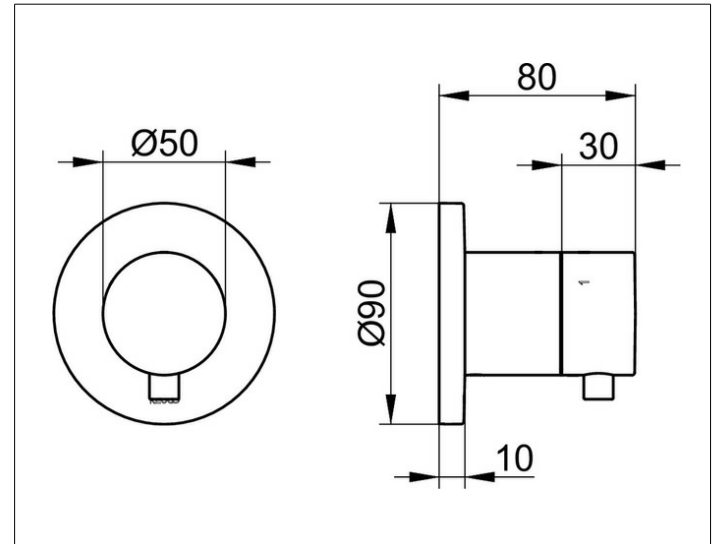

IXMO

59549371001 3-way diverter valve DN 15

PRODUCT

DRAWING

PRODUCT ATTRIBUTES

Set complete with:
 handle, casing, rosette (round) and stop and diverter valve
 suitable for rough part no. 59548 000070

SURFACE