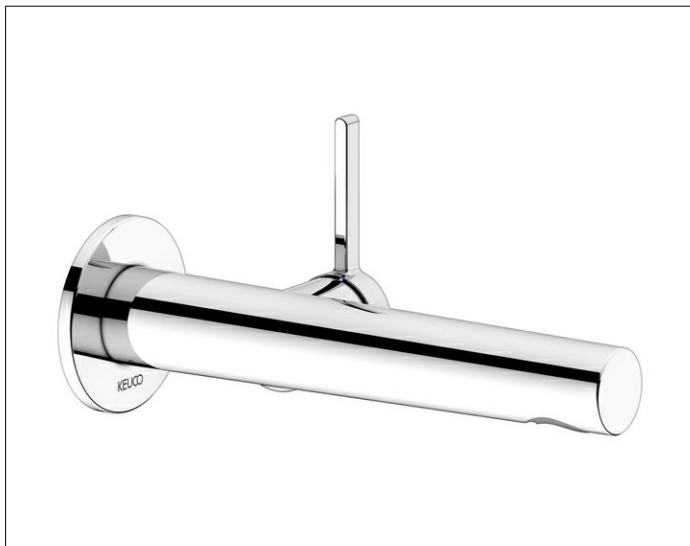

**Edition 400**

**51516011101 Single lever basin mixer**

**PRODUCT**

**DRAWING**

**PRODUCT ATTRIBUTES**

concealed, DN 15, with round decorative disc,  
mixing cartridge with ceramic sealing gaskets  
aerator SLIM SSR M 24x1, adjustable,  
flow rate limited to 7,6 l/min.  
in combination with rough part 59916 000075

**SURFACE**

chrome-plated

**DIMENSION**

Ausladung 197 mm

**SPECIFICATIONS**

KEUCO Single lever basin mixer 51516 011101  
highgloss chrome-plated single lever basin mixer,  
made of low-dezincification brass,  
concealed, with round decorative disc,  
high-quality cartridge with ceramic discs  
metal actuator,  
disc diameter 72 mm, thickness 6 mm,  
outlet diameter 36 mm,  
total projection 219mm, water leakage at 197mm,  
aerator SLIM SSR M 24x1, flow angle adjustable +/-8°  
flow rate limited to 7,6 l/min.

Note:

Suitable rough part 59916000075