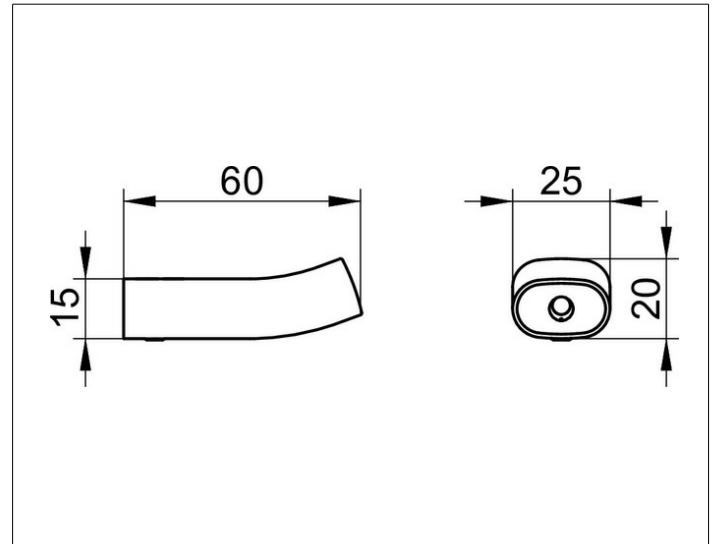

Edition 400

11514010000 Towel hook

PRODUCT

DRAWING

SURFACE

chrome-plated

SPECIFICATIONS

KEUCO Edition 400 towel hook, 11514010000
 chrome-plated towel hook,
 sculptural design,
 with slightly rounded edges,
 hook head slightly angled, easy to clean,
 depth 60 mm, width 25 mm, total height 20 mm,
 the towel hook is fitted concealed,
 delivery includes anti-corrosion fixings