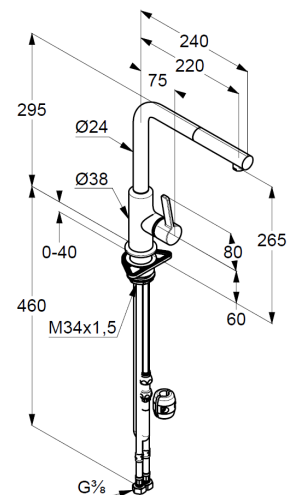

## Technical Data

KLUDI L-INE S  
Kitchen faucet  
DN 15

Ref.:  
408510575

Finishes:  
05 chrome

Product description  
Manufacturer KLUDI GmbH & Co. KG  
Typ: KLUDI L-INE S  
Kitchen faucet DN 15  
Ref.: 408510575  
Kitchen faucet DN 15  
single lever mixer  
extractable spout  
single hole mounted  
solid lever, metal  
lateral actuation  
Aerator M16  
protected against back flow  
ceramic cartridge  
flow rate at 3 bar = 6,2 l/ min.  
swivel spout (360°)  
flexible hoses G 3/8 DVGW approved  
shank-fixing  
extractable hoses M15 x 1500 mm

Product picture

Dimensional drawing

Flow rate diagram