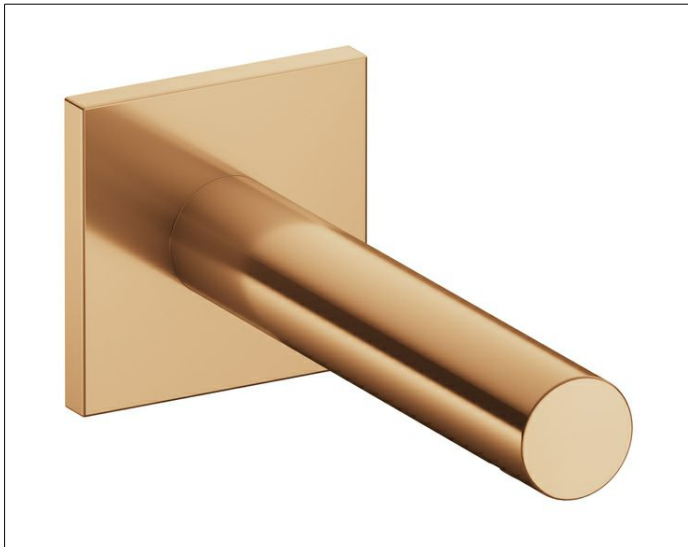

IXMO

59545030002 Bath filler/spout DN 15

PRODUCT

DRAWING

PRODUCT ATTRIBUTES

with square rosette,
suitable for all concealed fittings

SURFACE

brushed bronze

DIMENSION

Ausladung 130 mm