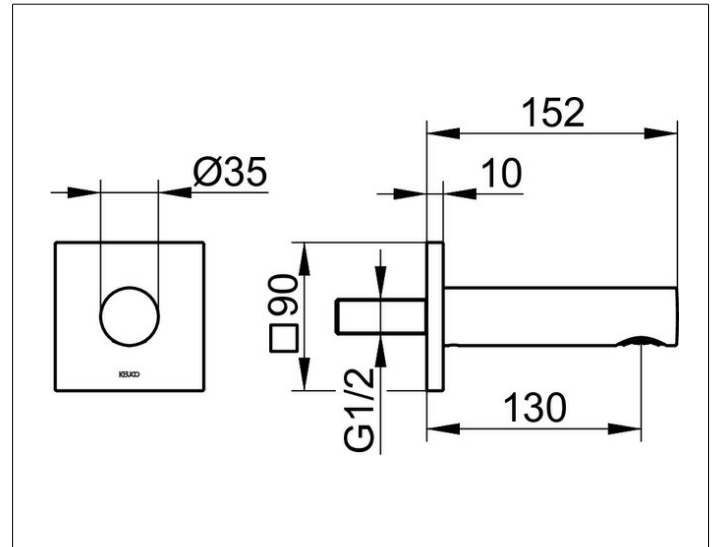

IXMO

59545030002 Bath filler/spout DN 15

PRODUCT

DRAWING

PRODUCT ATTRIBUTES

with square rosette,
suitable for all concealed fittings

SURFACE

brushed bronze

DIMENSION

Ausladung 130 mm