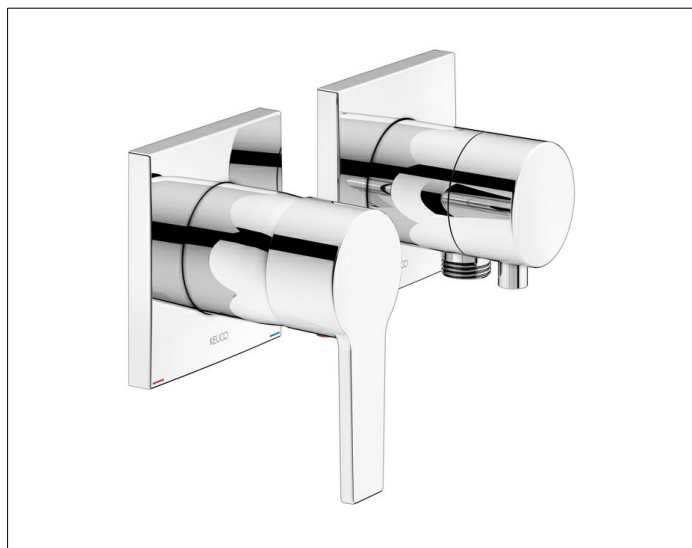

Edition 11

51151011122 2-way single lever mixer set with wall outlet for shower hose

**PRODUCT**

**DRAWING**

**PRODUCT ATTRIBUTES**

Consisting of:

- Single lever mixer
- Mixing cartridge with ceramic sealing gaskets, temperature controlled handle, sleeve, rosette (square) and installation unit
- Diverter valve handle, sleeve rosette (square) and diverter with backflow preventer

**SURFACE**

chrome-plated

**SPECIFICATIONS**

KEUCO EDITION 11 Single lever mixer set consisting of:

KEUCO Single lever mixer UP DN15, 51151010002 highgloss chrome-plated single lever mixer for shower and bath made of low-dezincification brass, mit square rosette, freely positionable, installation depth 80 - 110 mm, casing soundproofed, highquality mixing cartridge with ceramic sealing gaskets and temperature controlled, Set consisting of: handle (EDITION 11), sleeve, rosette (square) and installation unit, total height with handle 130 mm, rosette 90 x 90 mm, thickness 10 mm, total projection 80 mm, suitable for concealed installation unit article no. 59551000070

KEUCO IXMO 2 way diverter valve with wall outlet for shower hose UP DN15, 59556011102 2 way diverter valve made of high-gloss chrome-plated brass with handle IXMO Comfort and square rosette, freely positionable, installation depth 80-110 mm, with adjustment option for fine assembly for handle and rosette, wall outlet for shower hose G 1/2 inch, rosette 90 x 90 mm, thickness 10 mm, total projection 80 mm, the wall outlet for shower hose is intrinsically safe against backflow according to DIN EN 1717. All inlets planned below the water inlet line are to be checked and, if necessary, according to DIN 1988 secure against backflow. Set consisting of: handle, casing, rosette (square) and diverter valve, suitable for concealed installation unit article no. 59556000170