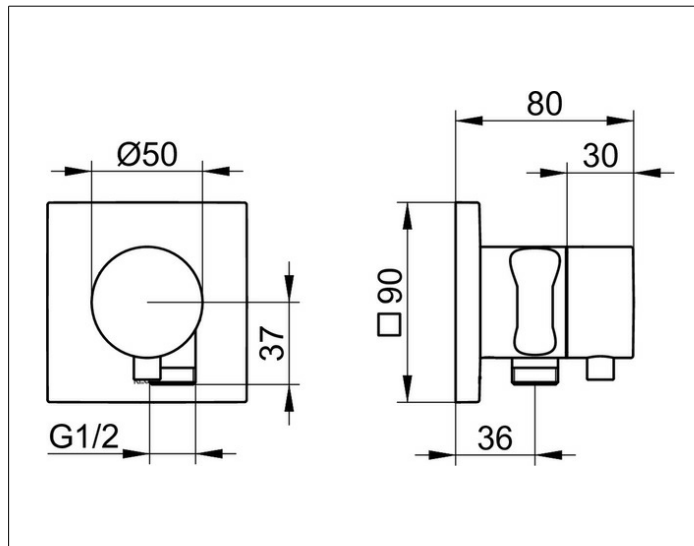

**IXMO**

**59541371202 Stop valve with wall outlet for shower hose and hand shower bracket DN 15**

**PRODUCT**

**DRAWING**

**PRODUCT ATTRIBUTES**

Set complete with:  
 handle, casing, rosette (square) and stop cock,  
 intrinsically safe against backflow,  
 suitable for stop cock no. 59541 000170

**SURFACE**

black matt

**DIMENSION**

IXMO Comfort, eckig