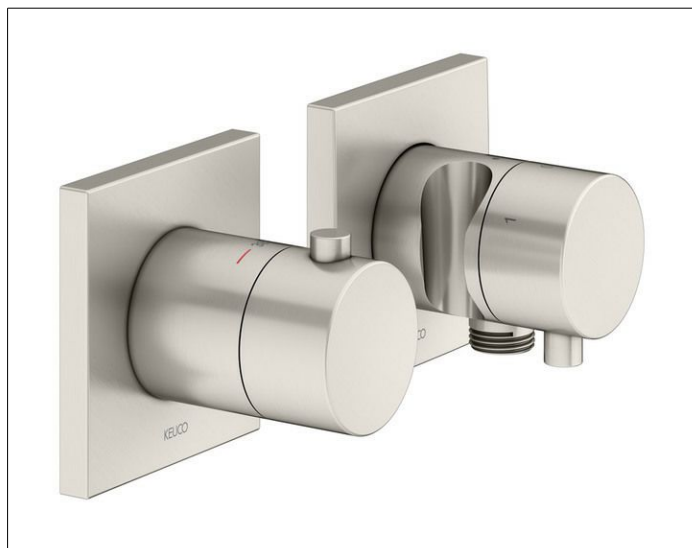

Edition 11

51153051232 3-way thermostatic mixer with wall outlet for shower hose and hand shower bracket

PRODUCT

DRAWING

PRODUCT ATTRIBUTES

Consisting of:

- Thermostatic mixer handle, sleeve, rosette (square)
- Stop and diverter valve for shower hoses with fitted conical end brackets
- handle, sleeve rosette (square) stop and diverter valve, with backflow preventer

SURFACE

brushed nickel

SPECIFICATIONS

KEUCO EDITION 11 Thermostatic set 51153 051232, consisting of:

KEUCO IXMO Thermostatic mixer UP DN15, 59553050002
Thermostatic mixer with high-quality PVD coating, brushed nickel, for shower and bath made of low-dezincification brass, with square rosette, freely positionable, with built-in device for reversed waterways, installation depth 80 - 110 mm, high quality temperature control unit, safety cut-off at 38°, Set consisting of:
handle, sleeve, rosette (square), rosette 90 x 90 mm, thickness 10mm, total projection 80 mm, suitable for concealed installation unit article no.59553000070

KEUCO IXMO 3-Wege stop and diverter valve with wall outlet for shower hose and hand shower bracket UP DN15, 59549051202
3-Wege stop and diverter valve with high-quality PVD coating, brushed nickel, with IXMO handle Comfort and with wall outlet for shower hose and integrated hand shower bracket, freely positionable, installation depth 80-110 mm, with adjustment option for fine assembly for handle and rosette, with square rosette, with wall outlet for shower hose G 1/2 inch, for hoses with a conical nut, e.g. KEUCO shower hose 54995..., rosette 90 x 90 mm, thickness 10 mm, total projection 80 mm, The wall outlet for shower hose is intrinsically safe against backflow according to DIN EN 1717.
All inlets planned below the water inlet line are to be checked and, if necessary, according to DIN 1988 secure against backflow.